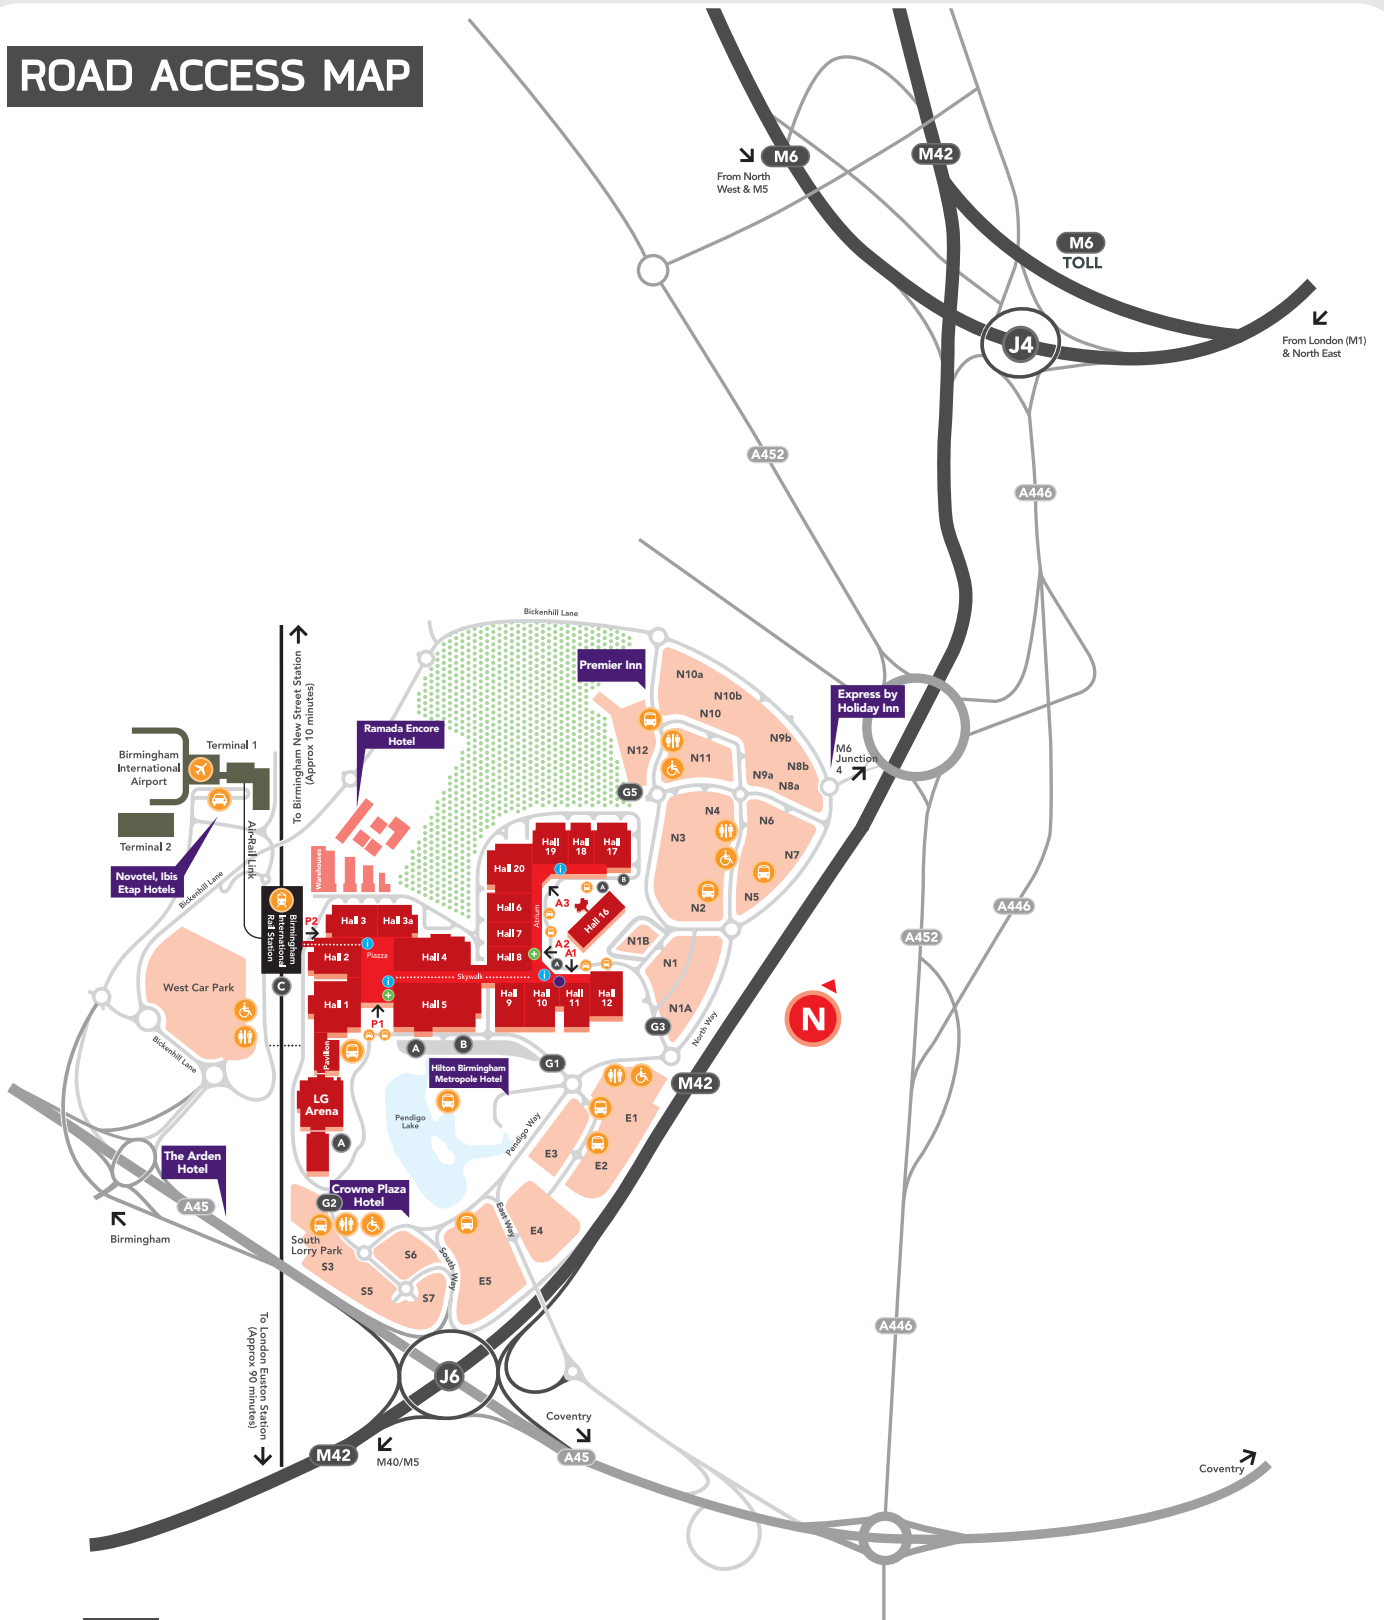

ROAD ACCESS MAP

KEY

P1/P2 Piazza Entrances

A1/A2/A3 Atrium Entrances

i Information Point - T 0121 780 4141

ITPC International Trade Promotion Centre

+ Medical Centre

▨ The NEC Woodland

▭ Car Parks

South: S3-S7

East: E1-E5

North: N1-N12

West: West Car Park

A Disabled Parking

B Outdoor Exhibition Area

C West Midlands Bus Stop

G1 Gate

🚕 Taxis

🚌 Shuttle Bus to Halls

♿ Toilets (Car Park)

✈️ Airport

🚆 Train

the nec
birmingham

LG Arena
THE NEC BIRMINGHAM